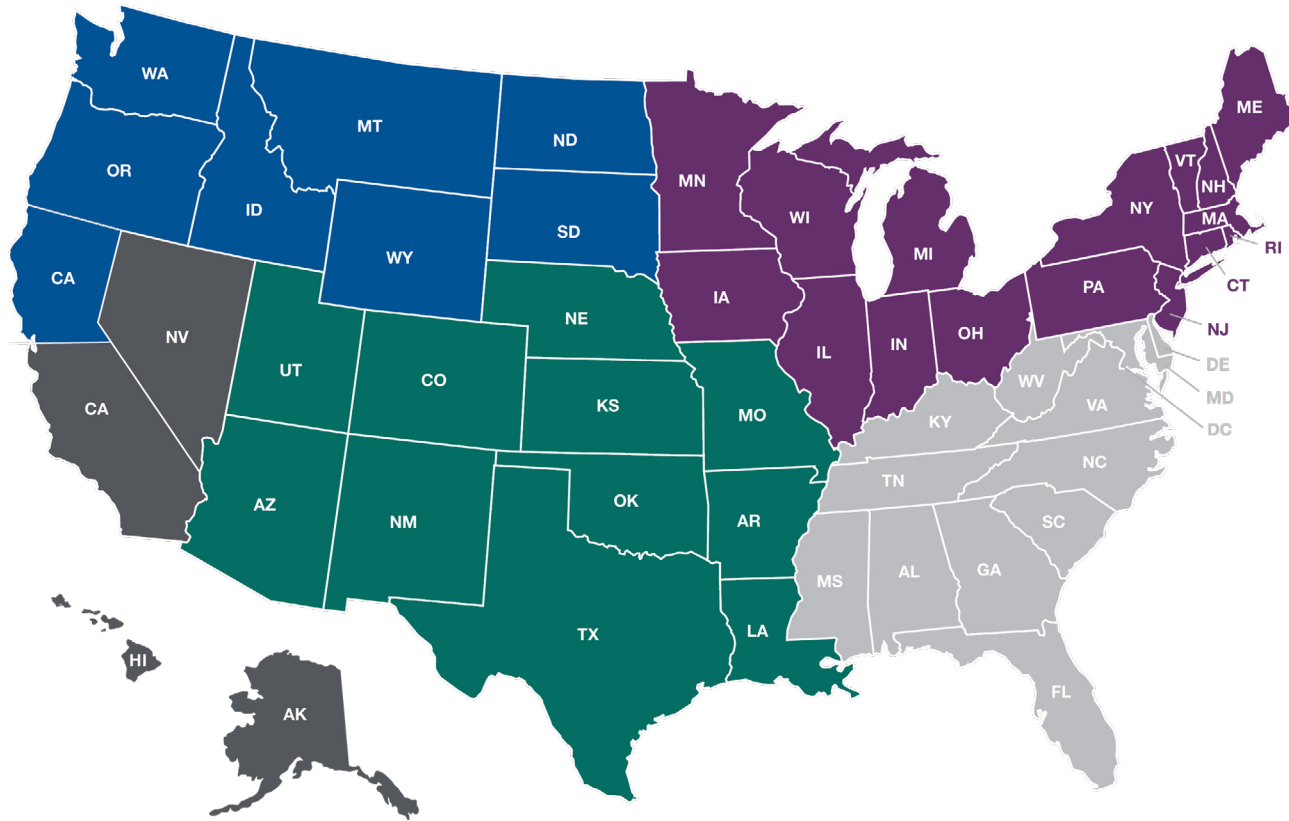

MARGO STEAHLY
National Sales Director
 (202) 763-6061
 msteahly@capitalsquare1031.com

BRAD KAHAN
Northwest Sales
 (818) 519-0496
 bkahan@capitalsquare1031.com

TAMARA DARLING
Southwest Sales
 (949) 412-8042
 tdarling@capitalsquare1031.com